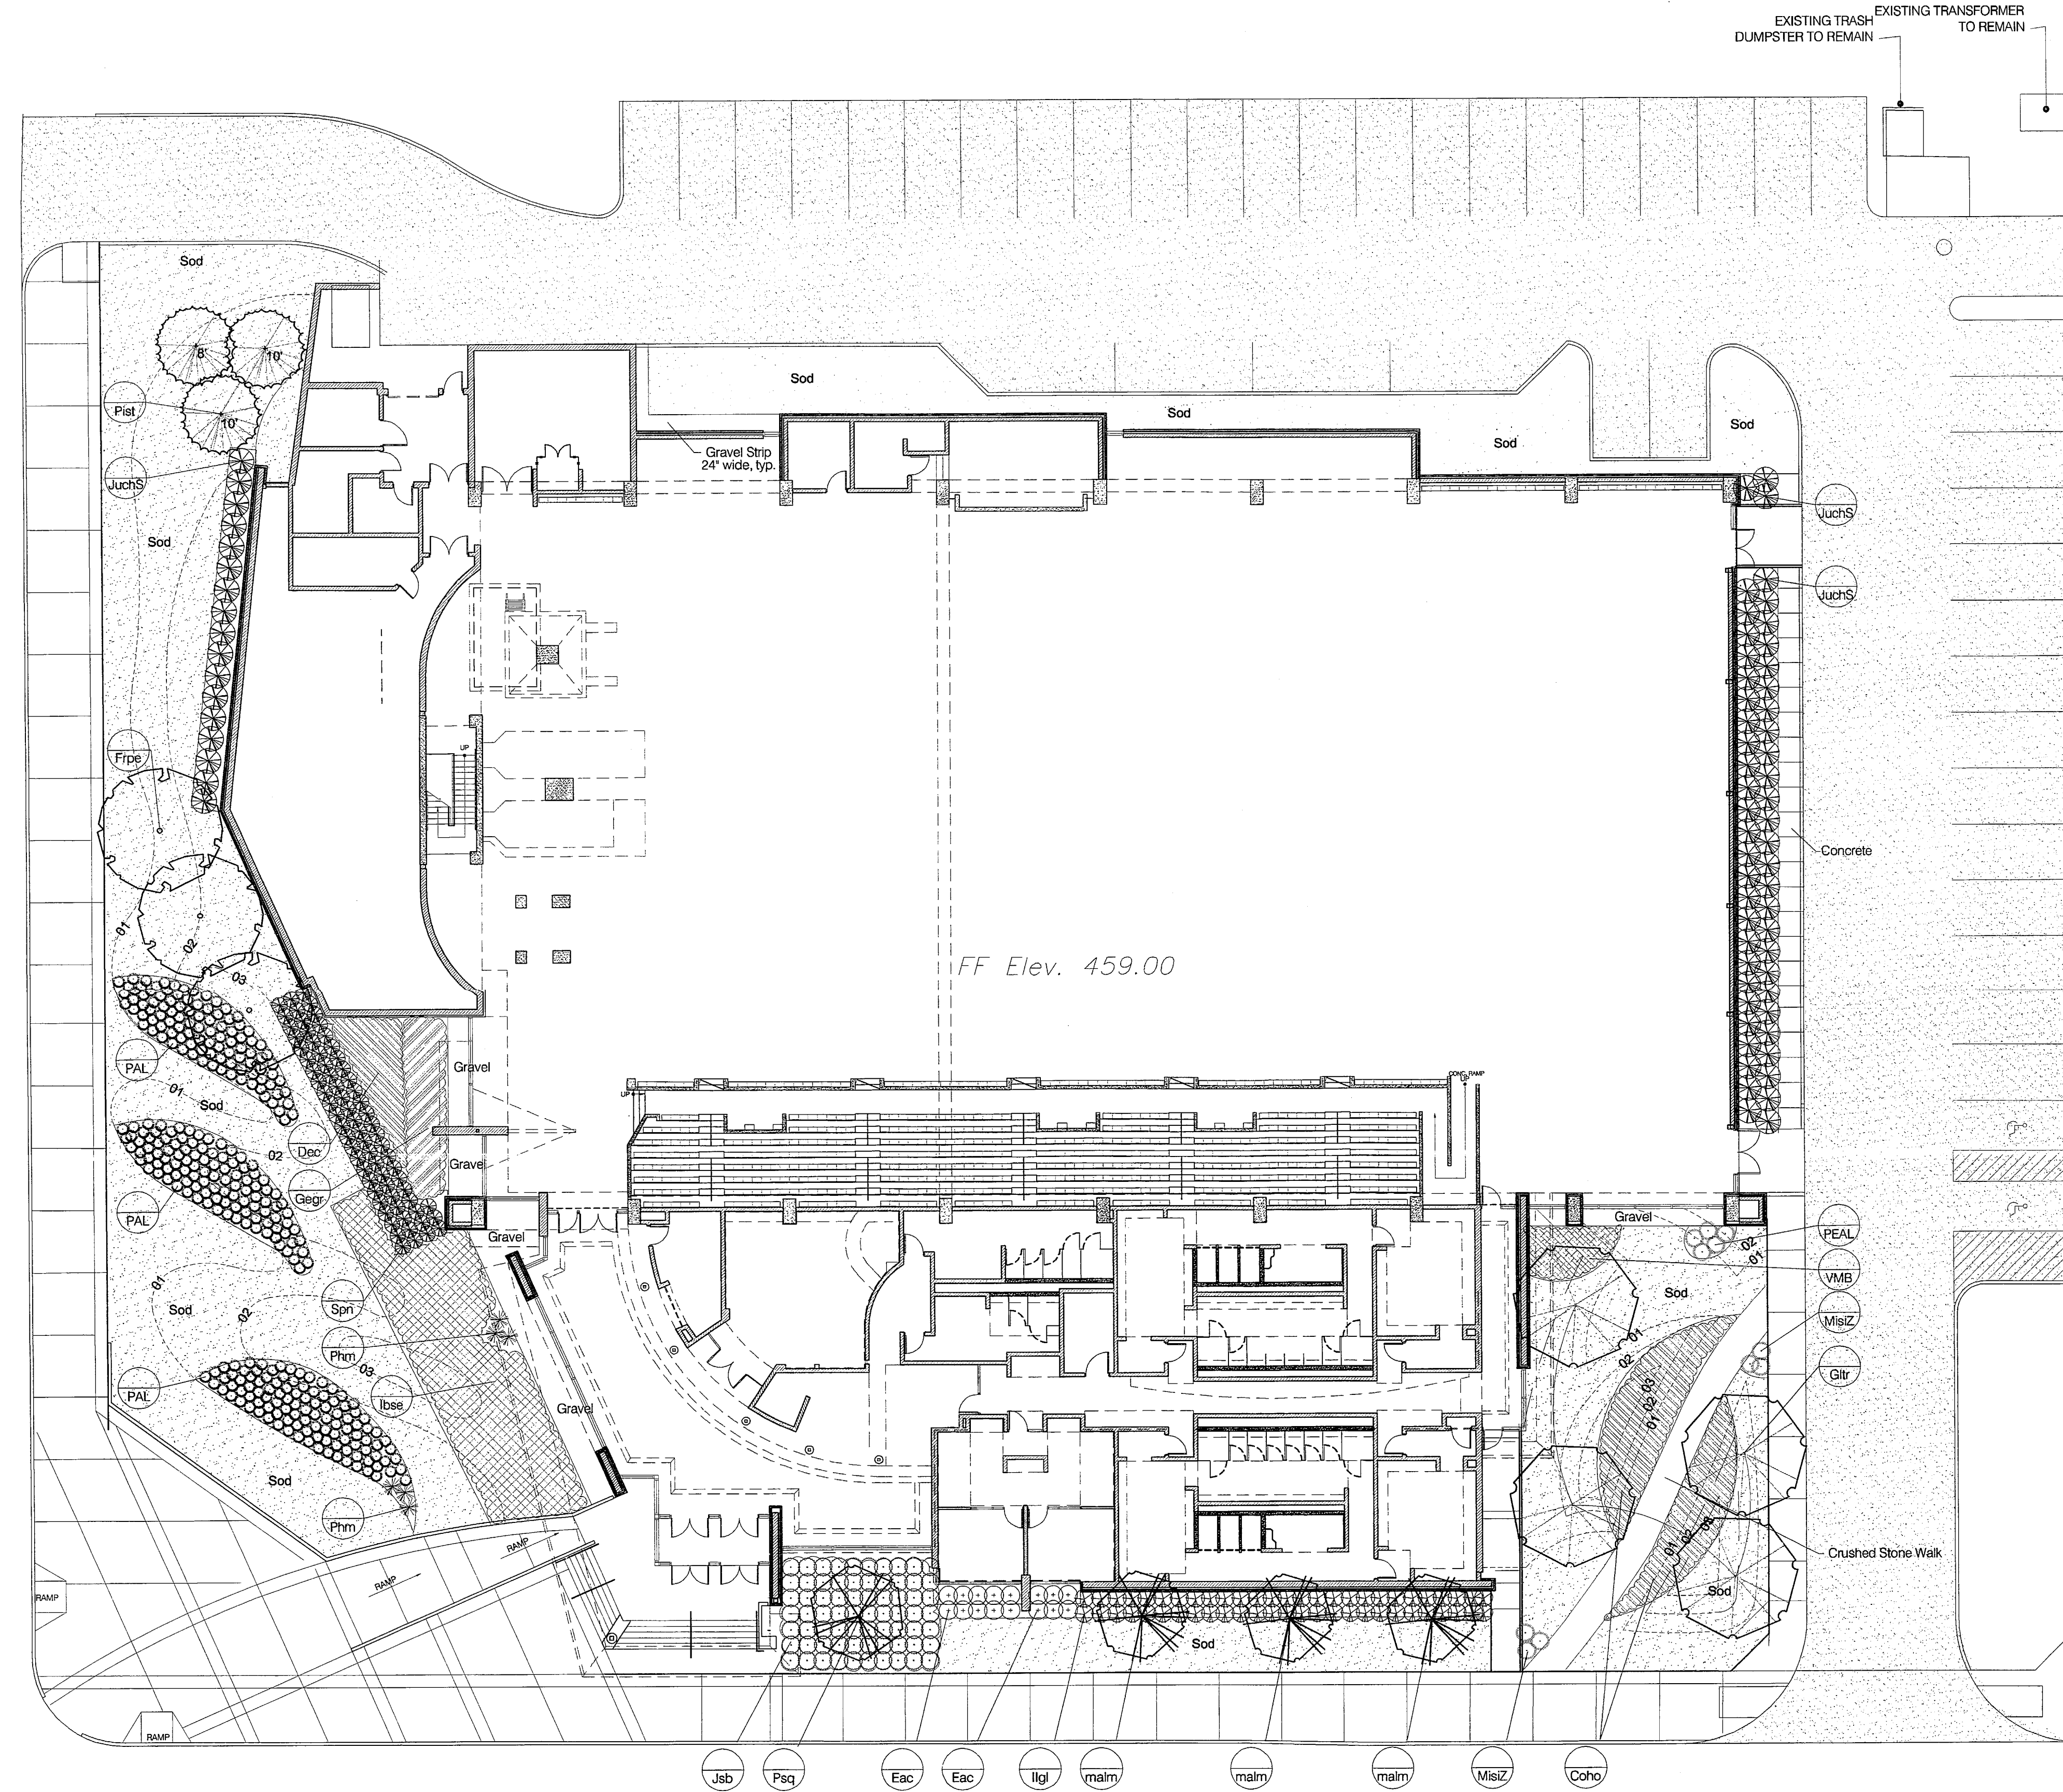

PLANT MATERIAL SCHEDULE

Deciduous Trees				
Symbol	Code Name	Scientific Name	Common Name	Planting Size
	Fipe	Fraxinus pennsylvanica 'Summit'	Summit Green Ash	3" Cal.
	Gltr	Gleditsia triacanthos 'Inermis'	Thornless Honeylocust	3" Cal.
	malm	Malus 'Madonna'	Madonna Crab	3" Cal.
	Psq	Prunus serrulata 'Kwanzan'	Kwanzan Cherry	3" Cal.
Evergreen Trees				
Symbol	Code Name	Scientific Name	Common Name	Planting Size
	Pist	Pinus strobus	Eastern White Pine	8'-10' Ht.
Shrubs				
Symbol	Code Name	Scientific Name	Common Name	Planting Size
	Mix	Cotoneaster horizontalis	Rock Cotoneaster	1-Gal
	Eac	Euonymus alatus 'Compactus'	Dwarf Burning Bush	30" Ht.
	Ilg'	Ilex glabra	Inkberry Holly	18" Ht.
	Jsb	Juniperus sabina 'Buffalo'	Buffalo Juniper	B & B
	Spn	Salix purpurea 'Nana'	Willow Basket	12" Ht.
	JuchS	Juniperus chinensis 'Sea Spray'	Sea Spray Juniper	18" Ht.
	lbse	Iberis sempervirens	Edging Candytuft	1-Gal
Grass				
Symbol	Code Name	Scientific Name	Common Name	Planting Size
	Mix	Deschampsia caespitosa	Turfed Hair Grass	1-Gal
	Misiz	Miscanthus sinensis 'Zebrinus'	Zebra Grass	18" Ht.
	Phm	Panicum 'Heavy Metal'	Heavy Metal Switch Grass	24" Ht.
	PEAL	Pennisetum alopecuroides	Fountain Grass	1 Gallon
	PAL	Pennisetum alopecuroides 'Hameln'	Hameln Dwarf Fountain Grass	2 Gallon
Perennial/Ground Cover				
Symbol	Code Name	Scientific Name	Common Name	Planting Size
	Mix	Geranium grandiflorum	Cranesbill	1-Gal
	VMB	Vinca minor 'Bowles'	Periwinkle	2 1/4" pot

LANDSCAPE PLAN

L1.01