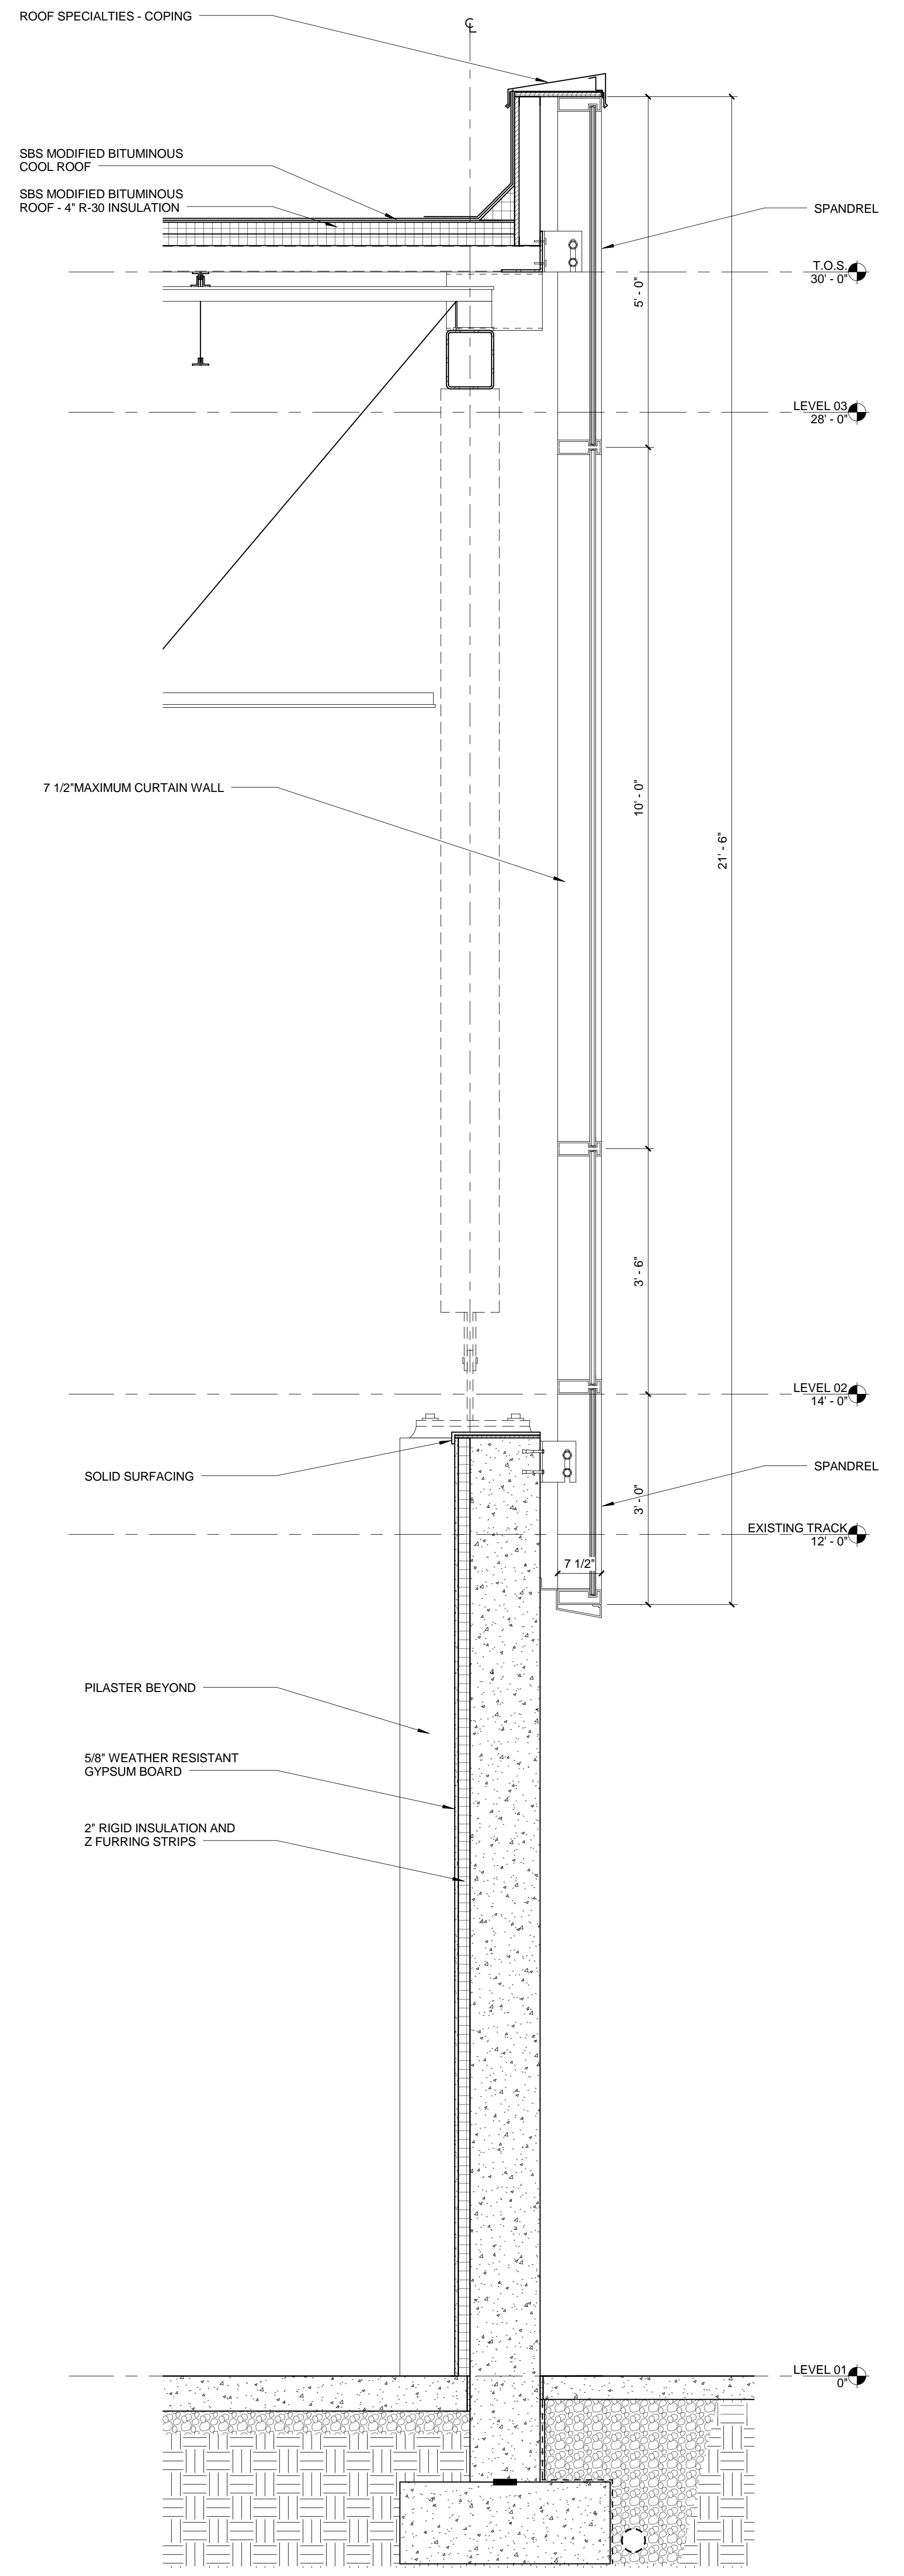

2 WALL SECTION  
3/4" = 1'-0"

1 WALL SECTION  
3/4" = 1'-0"

## 25% DD Package

Drawing Name:	Unnamed	#	Revision Date
NKU Project Number:	003869.00		
Project Number:	07/12/12		
Date:	Author	Checked By:	Checker

A-402