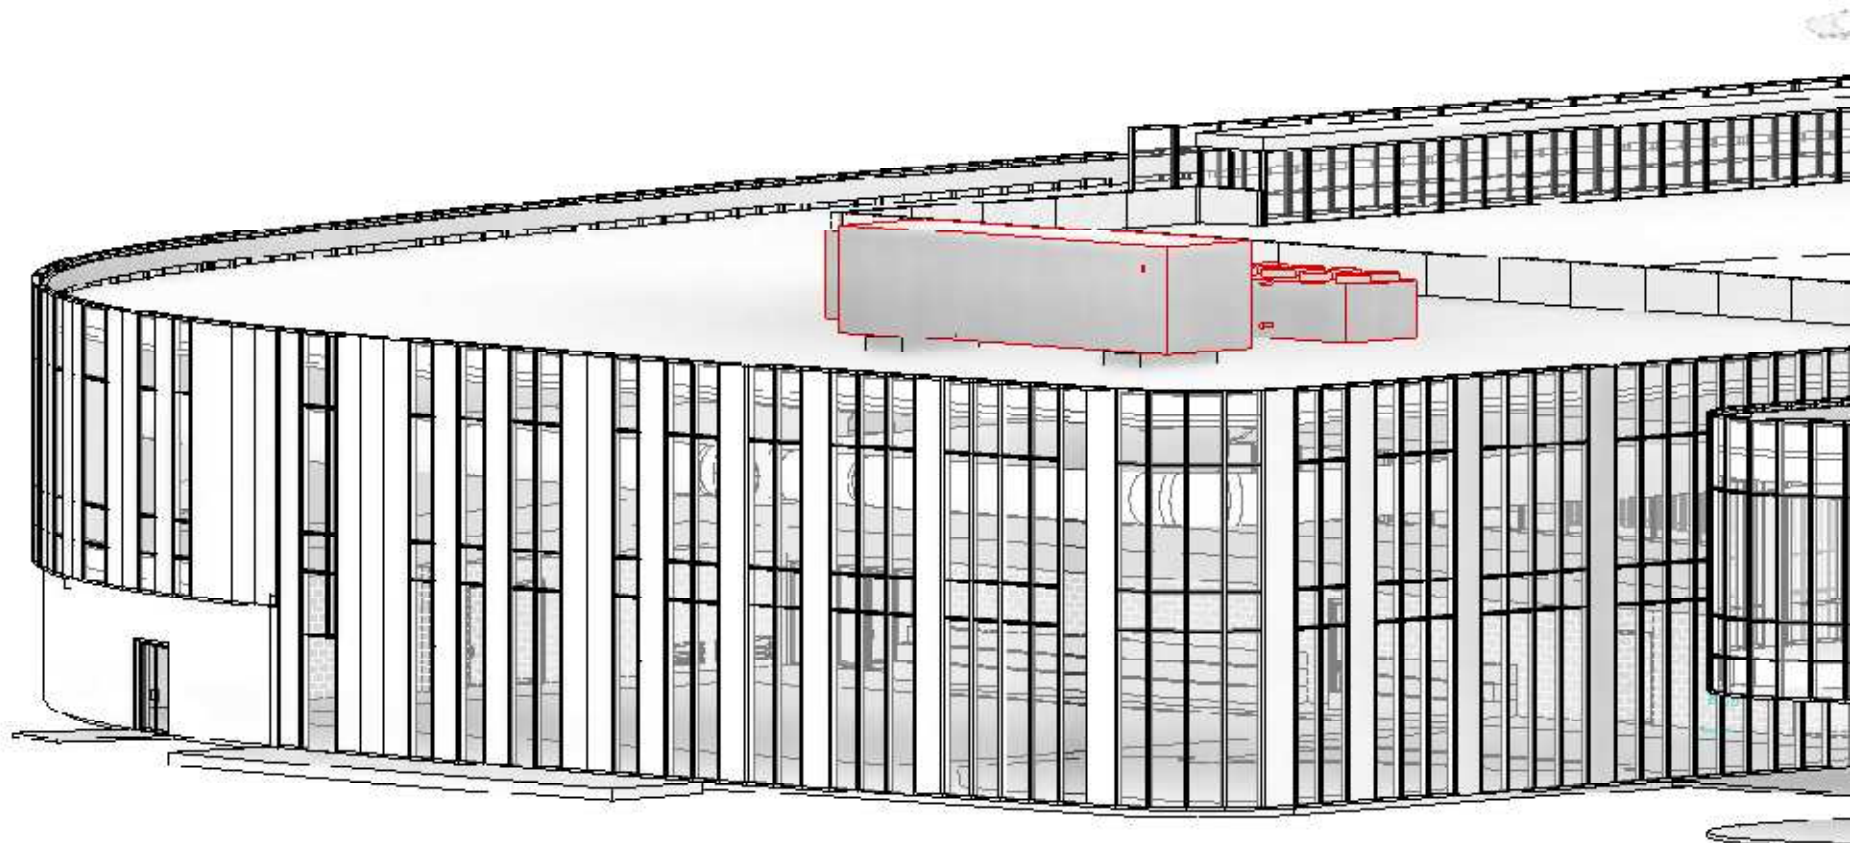

NKU REC CENTER - Schematic Natatorium HVAC Design Options

August 21, 2013

OPTION 1 - Natatorium Plan View

OPTION 1 - Natatorium Perspective View

OPTION 1 - Roof Perspective View

OPTION 1 - Natatorium Perspective View

OPTION 1 - Natatorium Perspective View

OPTION 1 - Natatorium View from Weight Room