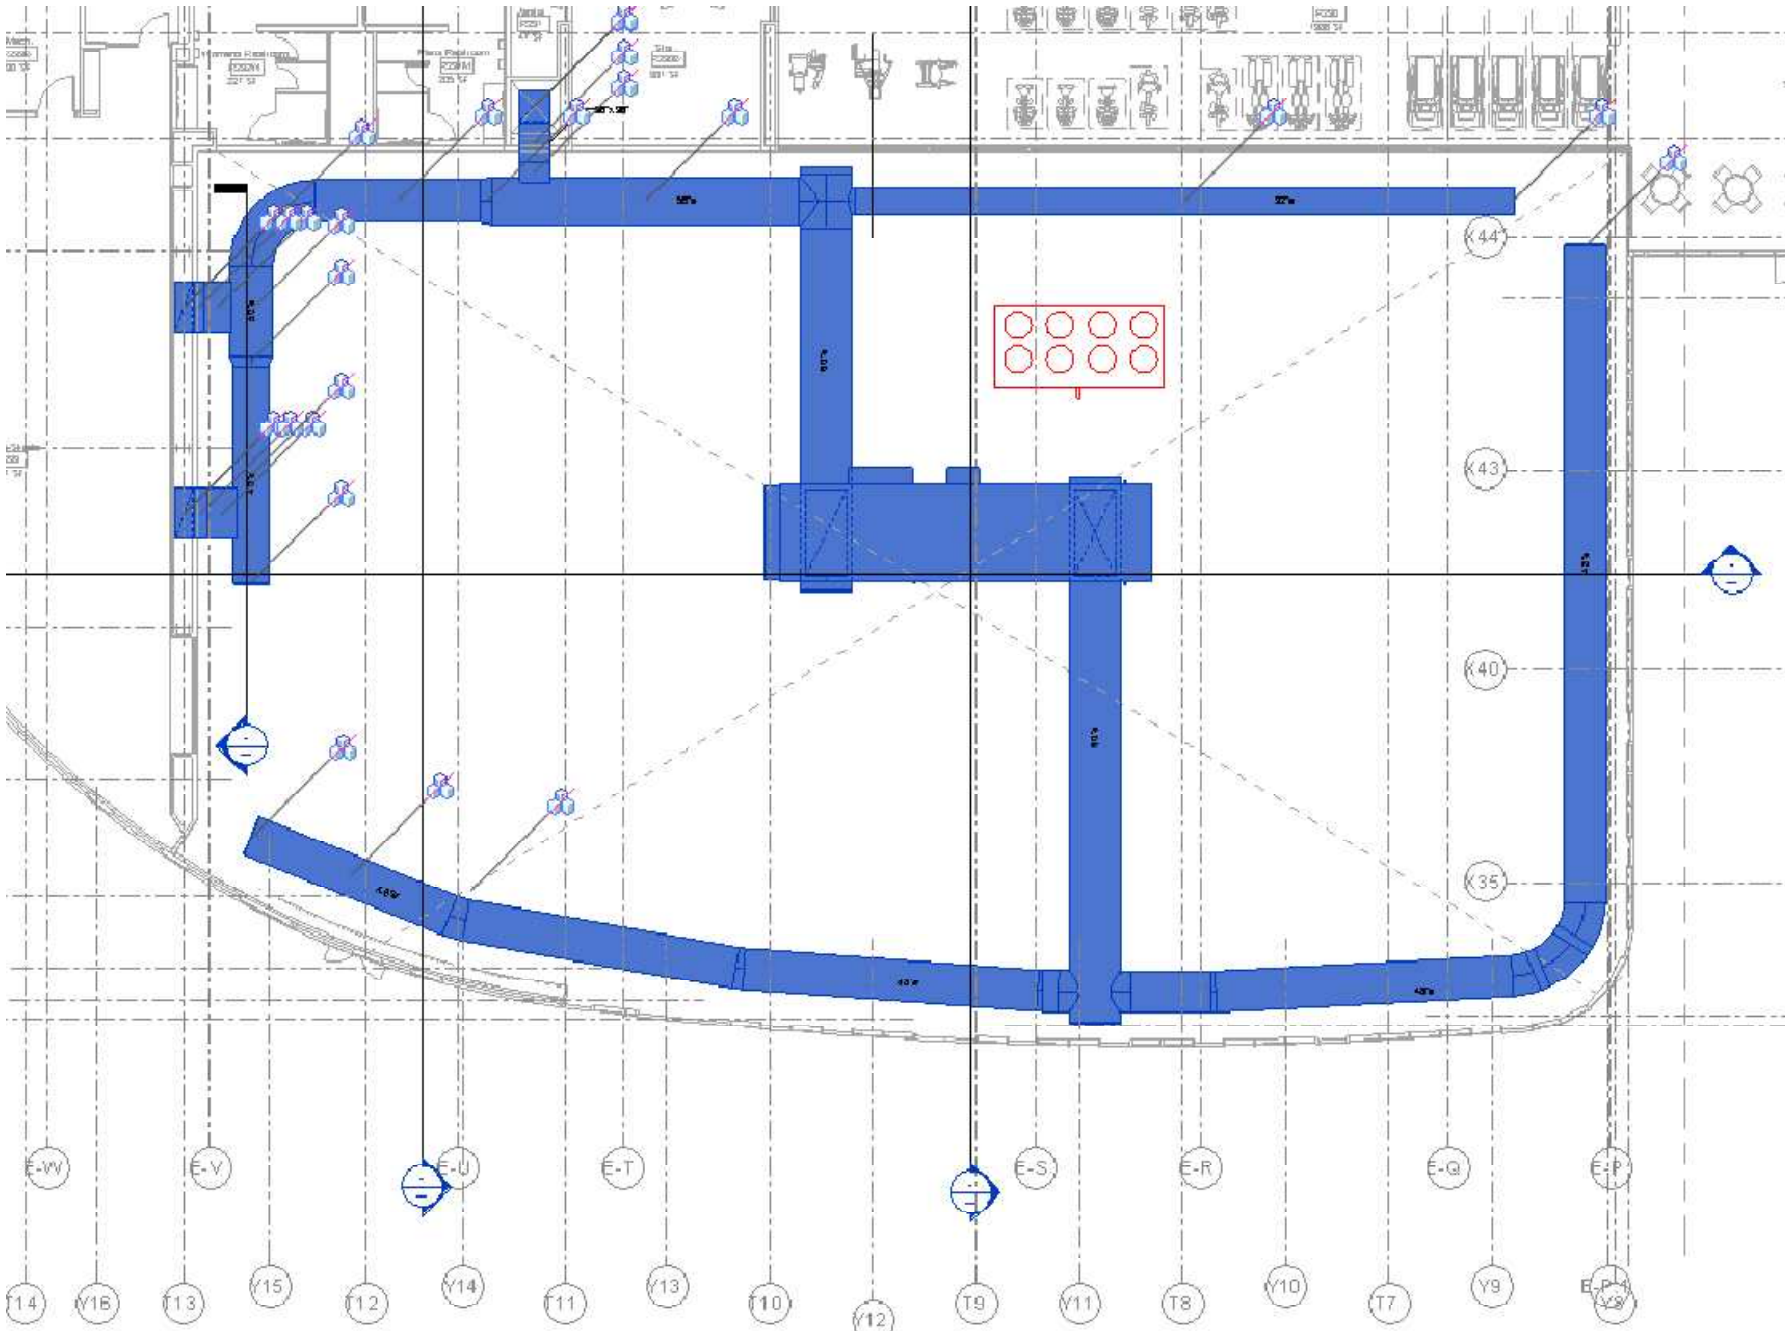

NKU REC CENTER - Schematic Natatorium HVAC Design Options

August 21, 2013

OPTION 1 - Natatorium Plan View

OPTION 1 - Natatorium Perspective View

OPTION 1 - Roof Perspective View

OPTION 1 - Natatorium Perspective View

OPTION 1 - Natatorium Perspective View

OPTION 1 - Natatorium View from Weight Room