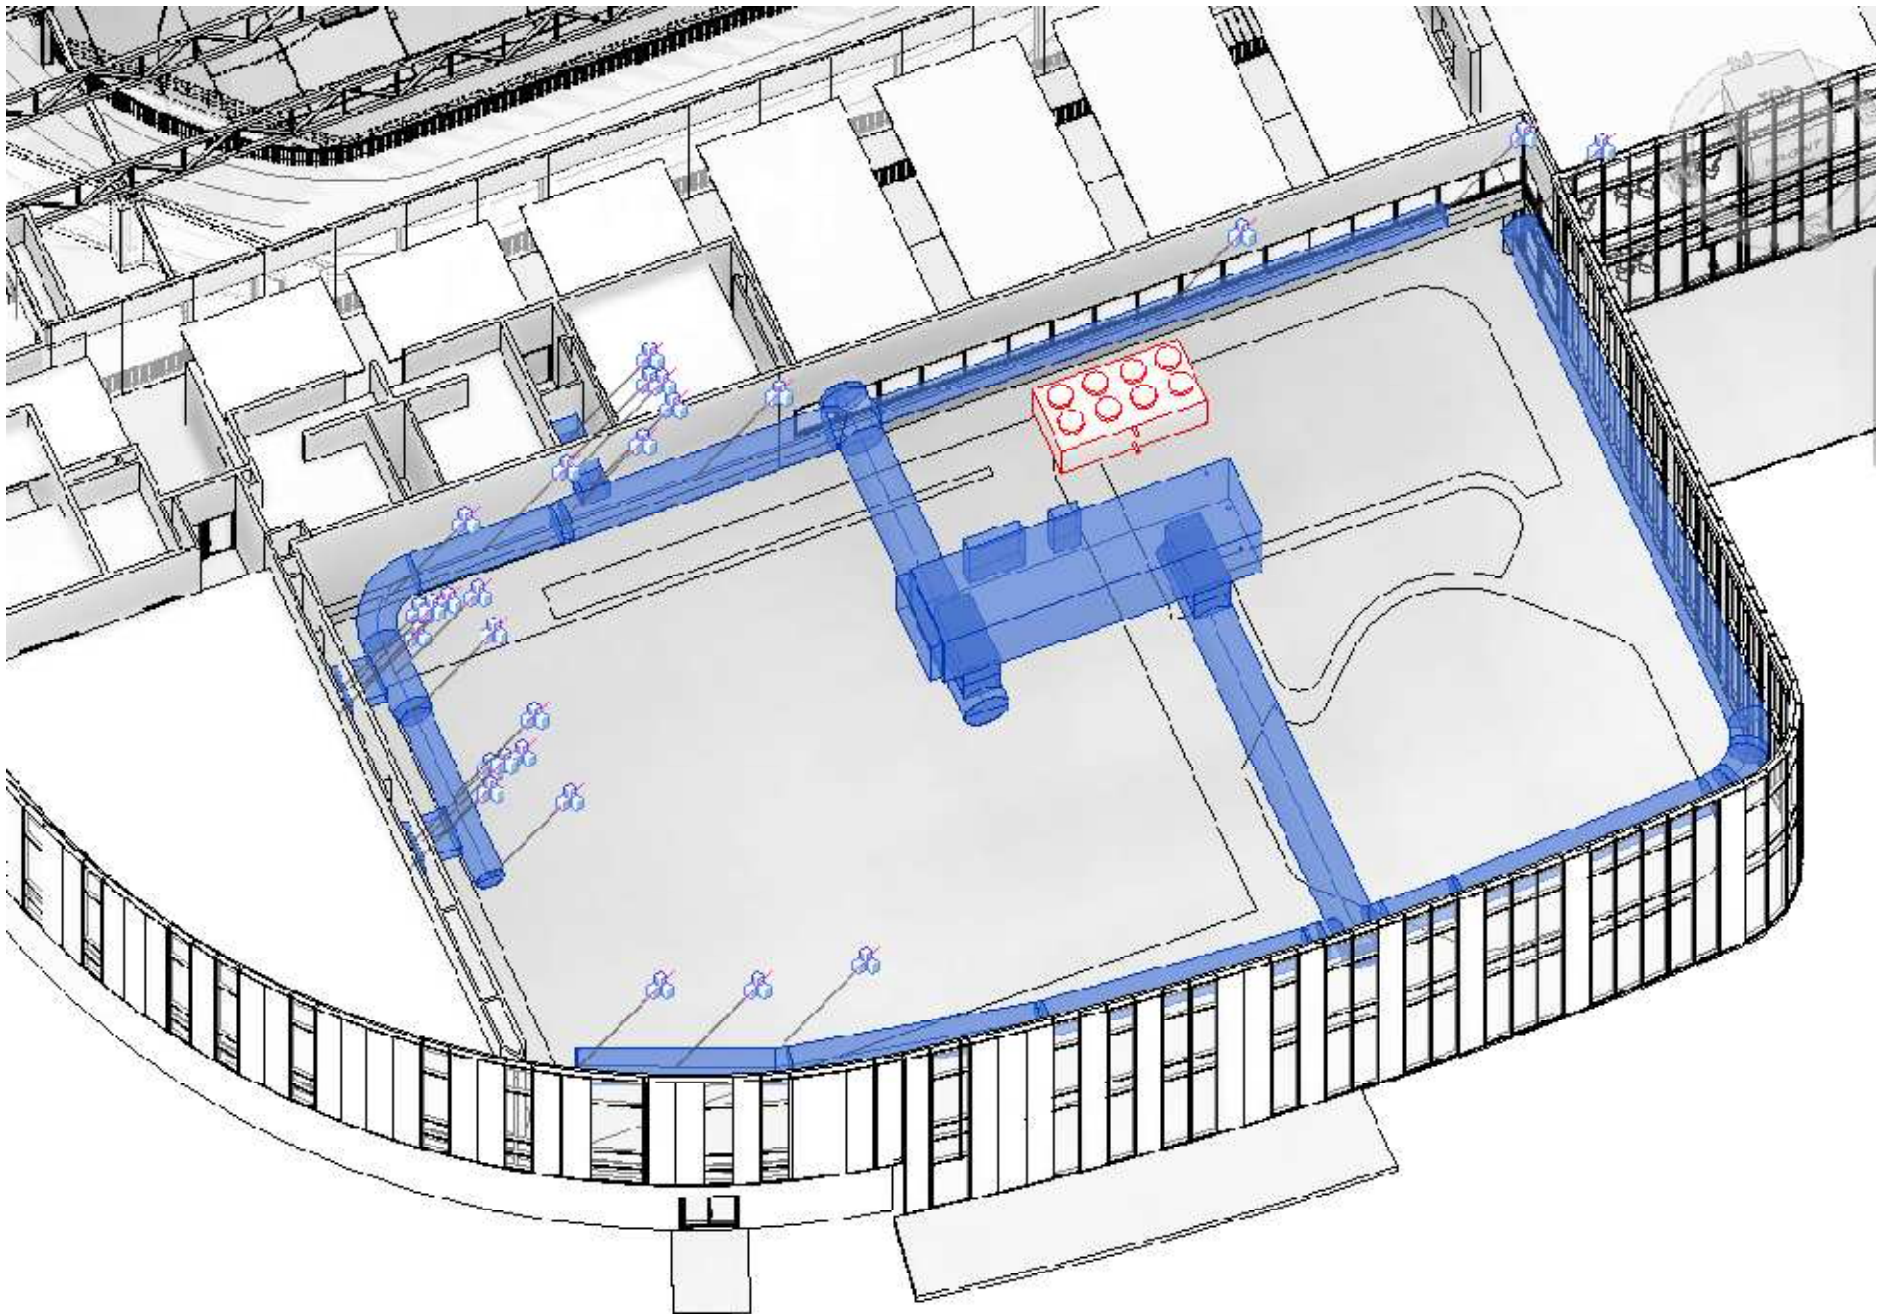

NKU REC CENTER - Schematic Natatorium HVAC Design Options

August 21, 2013

OPTION 1 - Natatorium Plan View

OPTION 1 - Natatorium Perspective View

OPTION 1 - Roof Perspective View

OPTION 1 - Natatorium Perspective View

OPTION 1 - Natatorium Perspective View

OPTION 1 - Natatorium View from Weight Room